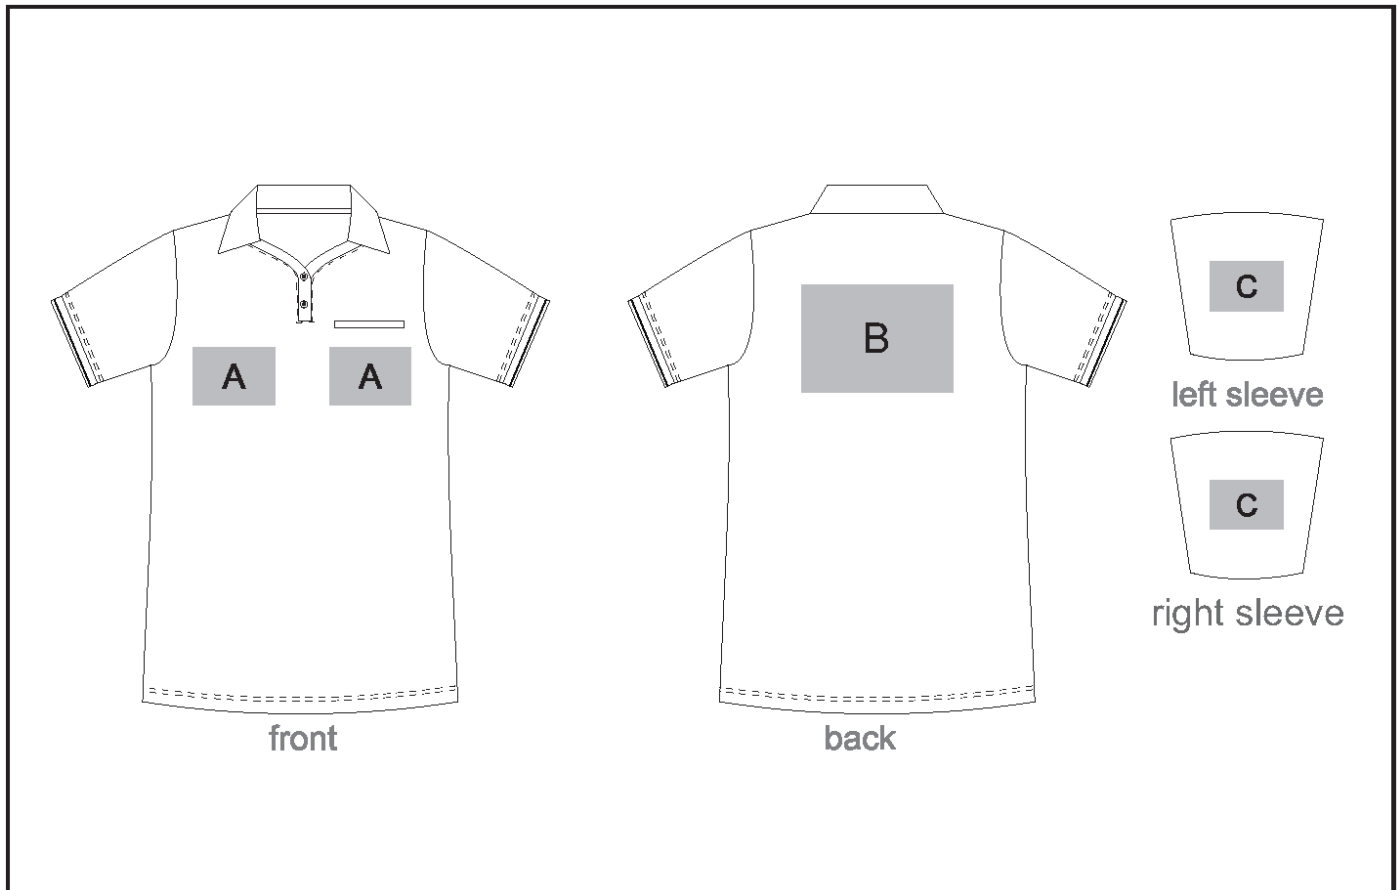

### Need to know:

- Includes 1-Position Digital Transfer (setup fee applies)
- DTC/EMB inclusive Parameters: Left/Right Chest or Back = 100mm x 100mm

## **Position A**

1. Screen Print (SA)  
1 Colour  
Size: 100mm wide x 80mm high
2. Embroidery (EMB-A)  
N/A  
Size: 100mm wide x 100mm high
3. Digital Transfer Clothing A6 (DTC-A6)  
Full Colour  
Size: 100mm wide x 100mm high
4. Silicone (STP-A)  
N/A  
Size: 30mm wide x 30mm high
5. Silicone (STP-B)  
N/A  
Size: 50mm wide x 50mm high
6. Silicone (STP-C)  
N/A  
Size: 80mm wide x 80mm high
7. Silicone (STP-D)  
N/A  
Size: 100mm wide x 40mm high

## **Position C**

1. Screen Print (SA)  
1 Colour  
Size: 60mm wide x 60mm high
2. Embroidery (EMB-A)  
N/A  
Size: 80mm wide x 80mm high
3. Digital Transfer Clothing A6 (DTC-A6)  
Full Colour  
Size: 80mm wide x 80mm high
4. Silicone (STP-A)  
N/A  
Size: 30mm wide x 30mm high
5. Silicone (STP-B)  
N/A  
Size: 50mm wide x 50mm high
6. Silicone (STP-C)  
N/A  
Size: 80mm wide x 80mm high

## **Position B**

1. Screen Print (SA)  
1 Colour  
Size: 260mm wide x 200mm high
2. Embroidery (EMB-A)  
N/A  
Size: 200mm wide x 200mm high
3. Digital Transfer Clothing A6 (DTC-A6)  
Full Colour  
Size: 148mm wide x 105mm high
4. Digital Transfer Clothing A5 (DTC-A5)  
Full Colour  
Size: 210mm wide x 148mm high
5. Silicone (STP-A)  
N/A  
Size: 30mm wide x 30mm high
6. Silicone (STP-B)  
N/A  
Size: 50mm wide x 50mm high
7. Silicone (STP-C)  
N/A  
Size: 80mm wide x 80mm high
8. Silicone (STP-D)  
N/A  
Size: 120mm wide x 40mm high